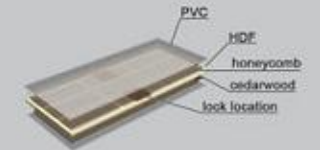

Accessories

Architrave of Door and Window

Stainless steel hinge

Frame

A type Frame

C type Frame

SunFlower

SHANGHAI SUNFLOWER GROUP CO.,LTD