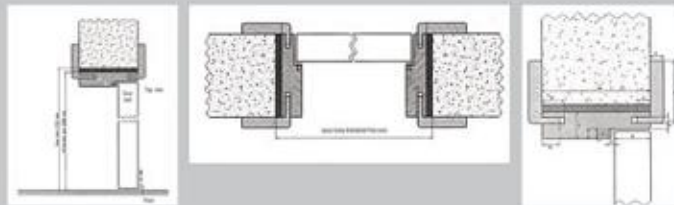

Line

LAS-101
2150×70×30mm
2440×70×30mm

LAS-102
2150×80×30mm
2440×80×30mm

Frame

Opening direction for your choose

Stainless steel hinge

Hinge-501

KW-254