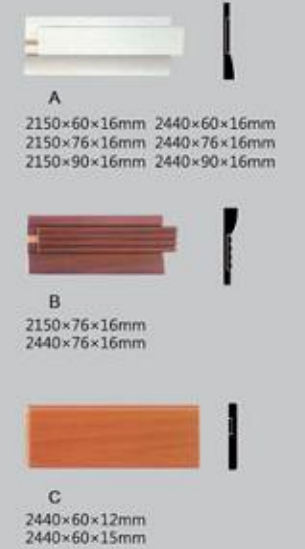

Accessories

Architrave of Door and Window

Stainless steel hinge

Frame

A type Frame

C type Frame

SunFlower

SHANGHAI SUNFLOWER GROUP CO.,LTD