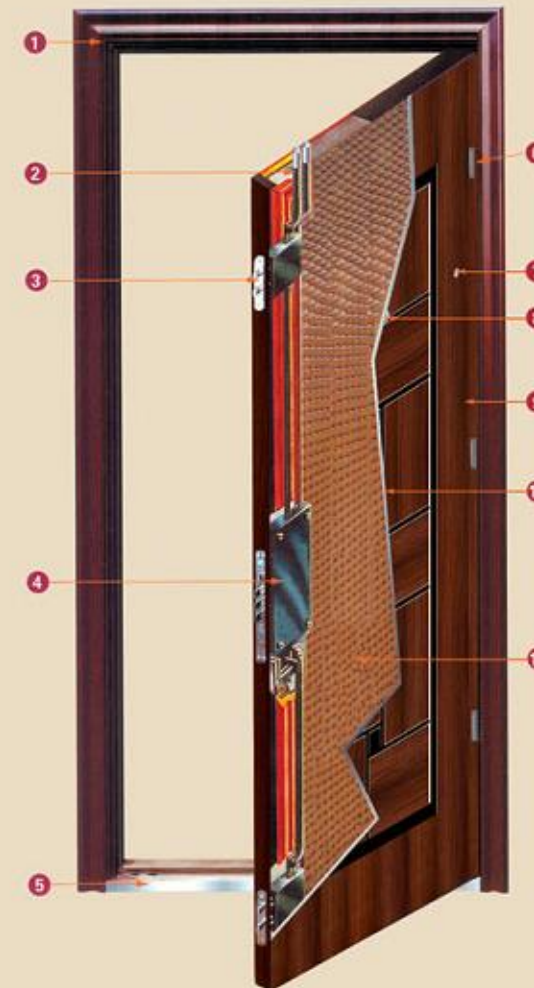

KSG-001

KS-102

KSG-004

KS-026

KS-032

PRODUCT STRUCTURE →

Door-leaf packs materials

Section Drawing of Security Door

1. Once-formed door leaf is made of Q235 hot rolled steel plate
2. Double-head Tandem lock fork for the upside and downside
4. A8 mechanical lock
5. The lower device uses stainless steel sleeve welding structure
6. New style visual hinge
7. Invisible alarm doorbell
8. Peephole with wide angle of 180 degrees
9. Pickled, phosphorized, and rustproofed, the surface also adopts hot timber grain transfer-printing treatment
10. Door faceplate is made of Q235 cold rolled plate and formed at once through pressing mold
11. The inner fillings adopt mixed fillings with honeycomb paper

高清钢门镜。
不锈钢超大观角，高清钢反的门镜，精巧美观，门处世界尽收眼底。
High-Definition Peephole:
High-definition peephole, super-large visual angle, smart and attractive, and has everything outside of the door come into your vision.

夜光隐形门铃按钮。
即使在黑夜中也能清晰辨认，具有实用性和观赏性。
Luminous Hidden Doorbell button:
With practical and aesthetic value, it can be easily identified even in the night.