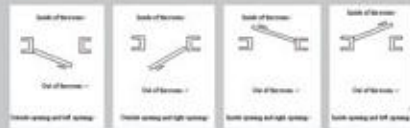

Line

LAS-101
2150×70×30mm
2440×70×30mm

LAS-102
2150×80×30mm
2440×80×30mm

Frame

Opening direction for your choose

Stainless steel hinge

Hinge-501

KW-254