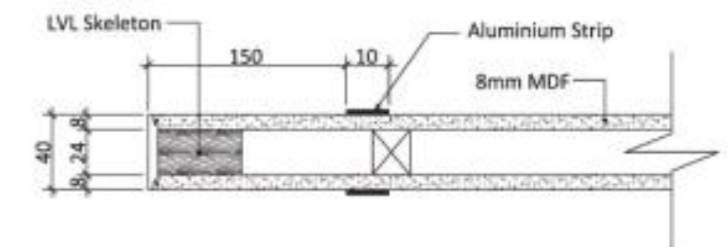

Modern Interior Door

- (1)、8MM Environmentally friendly E1 MDF Board + high-quality PVC film + wooden strips
- (2)、Regular size scope
  (1450 ~ 2100) × (600 ~ 900) × 40MM
  Standard size: 2000 × 800 × 40MM
- (3)、The size can be customized
- (4)、Much more options for color

90°

45°