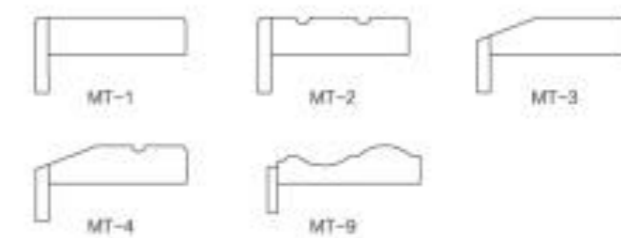

Painting Wooden Veneer Interior Door

- (1)、Chinese fir + E1 MDF Board + wooden veneer + Environmental protection painting
- (2)、Regular size scope:(1450 ~ 2100) × (600 ~ 900) × 45MM
- Standard size:2000 × 800 × 45MM
- (3)、The size can be customized
- (4)、Much more options for color