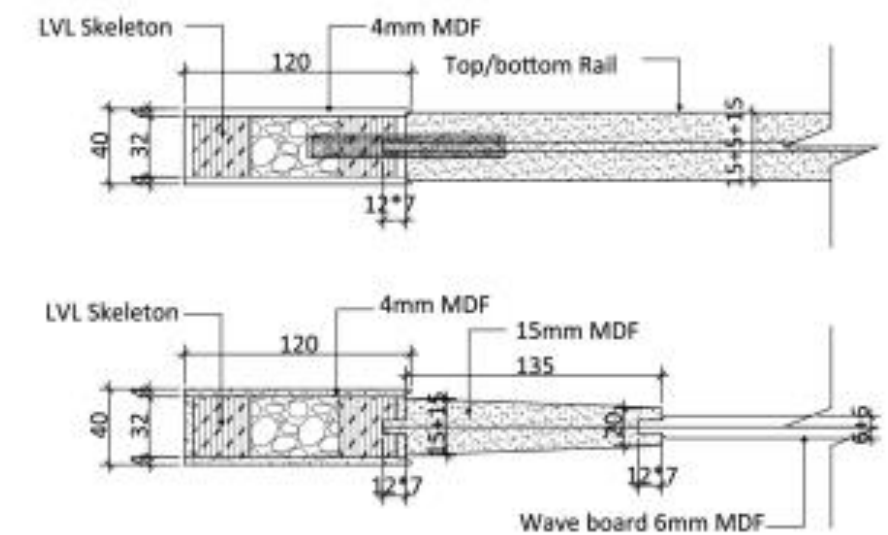

**CONCENTRATION
TO BE BETTER**

Sylank Sectional Interior Door

(1)、 8MM Environmentally friendly E1 MDF

Board + high-quality PVC film + wooden strips

(2)、 Regular size scope:(1450-2100) x (600-900) x40MM

Standard size :2000 x 800 x 40MM

(3)、 The size can be customized

(4)、 Much more options for color

Modern Sectional Interior Door

(1)、8MM Environmentally friendly E1 MDF

Board + high-quality PVC film + wooden strips

(2)、Regular size scope:(1450~2100) × (600~900) × 40MM

Standard size:2000 × 800 × 40MM

(3)、The size can be customized

(4)、Much more options for color

90°

45°

HD-4001B

HD-4002

HD-4003B

HD-4010

HD-4016

HD-5008

Modern Interior Door

- (1)、8MM Environmentally friendly E1 MDF Board + high-quality PVC film + wooden strips
- (2)、Regular size scope
(1450 ~ 2100) × (600 ~ 900) × 40MM
Standard size: 2000 × 800 × 40MM
- (3)、The size can be customized
- (4)、Much more options for color