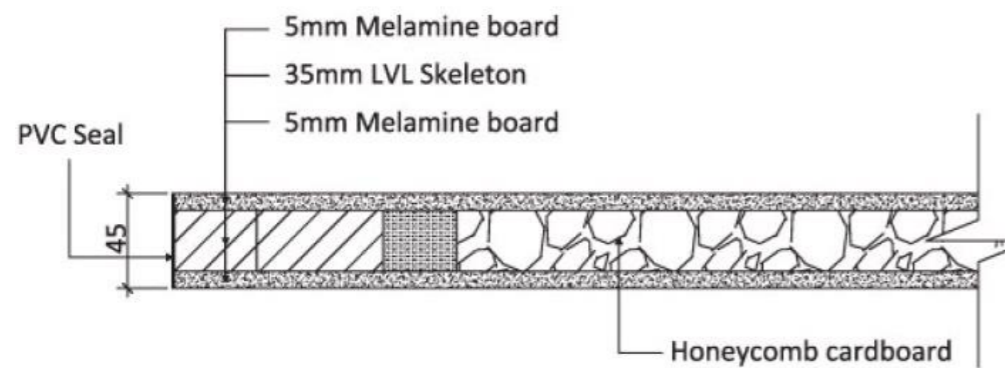

Melamine Interior Door

(1)、5MM E1 Melamine Board + Honeycomb cardboard Infilling + LVL Skeleton

(2)、Regular size scope:(1450 ~ 2100) × (600 ~ 900) × 45MM

Standard size:2000 × 800 × 45MM

(3)、The size can be customized

(4)、Much more options for color

90°

45°