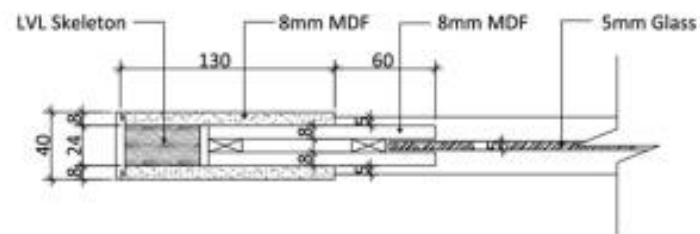

**CONCENTRATION
TO BE BETTER**

Sylank Sectional Interior Door

(1)、 8MM Environmentally friendly E1 MDF

Board + high-quality PVC film + wooden strips

(2)、 Regular size scope:(1450-2100) x (600-900) x40MM

Standard size :2000 x 800 x 40MM

(3)、 The size can be customized

(4)、 Much more options for color

Modern Sectional Interior Door

(1)、8MM Environmentally friendly E1 MDF

Board + high-quality PVC film + wooden strips

(2)、Regular size scope:(1450~2100) × (600~900) × 40MM

Standard size:2000 × 800 × 40MM

(3)、The size can be customized

(4)、Much more options for color

90°

45°

HD-4001B

HD-4002

HD-4003B

HD-4010

HD-4016

HD-5008

Modern Interior Door

- (1)、8MM Environmentally friendly E1 MDF Board + high-quality PVC film + wooden strips
- (2)、Regular size scope
(1450 ~ 2100) × (600 ~ 900) × 40MM
Standard size: 2000 × 800 × 40MM
- (3)、The size can be customized
- (4)、Much more options for color