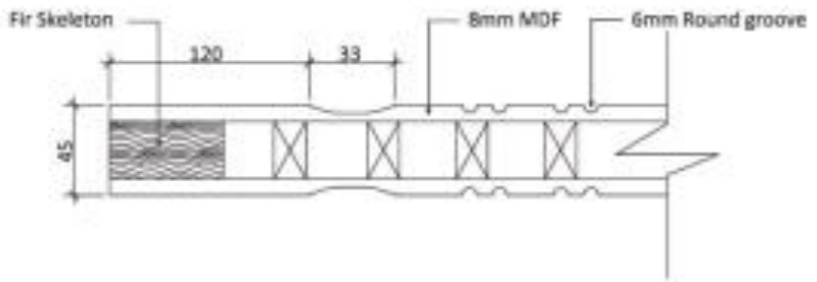

Painting Wooden Veneer Interior Door

- (1)、Chinese fir + E1 MDF Board + wooden veneer + Environmental protection painting
- (2)、Regular size scope:(1450 ~ 2100) × (600 ~ 900) × 45MM
- Standard size:2000 × 800 × 45MM
- (3)、The size can be customized
- (4)、Much more options for color

Painting/Wooden Veneer Interior Door

- (1)、Chinese fir + E1 MDF Board + wooden veneer + Environmental protection painting
- (2)、Regular size scope:(1450 ~ 2100) × (600 ~ 900) × 45MM
- Standard size:2000 × 800 × 45MM
- (3)、The size can be customized
- (4)、Much more options for color