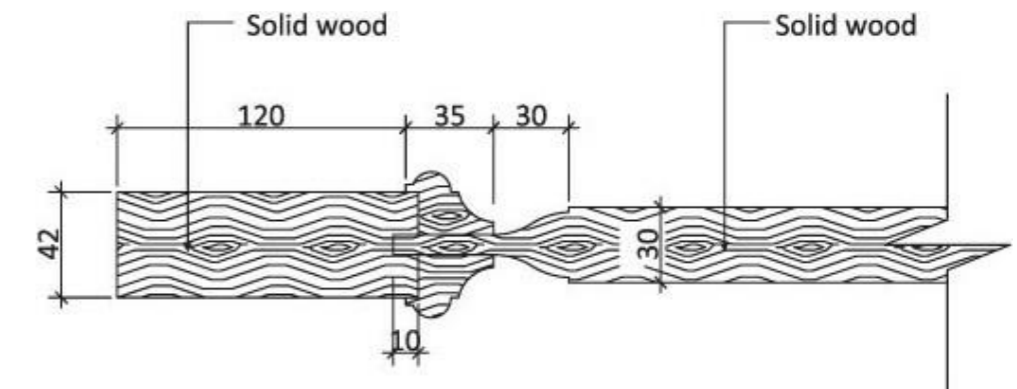

Painting Wooden Veneer Interior Door

- (1)、Chinese fir + E1 MDF Board + wooden veneer + Environmental protection painting
- (2)、Regular size scope:(1450 ~ 2100) × (600 ~ 900) × 45MM
- Standard size:2000 × 800 × 45MM
- (3)、The size can be customized
- (4)、Much more options for color

Painting/Wooden Veneer Interior Door

- (1)、Chinese fir + E1 MDF Board + wooden veneer + Environmental protection painting
- (2)、Regular size scope:(1450 ~ 2100) × (600 ~ 900) × 45MM
- Standard size:2000 × 800 × 45MM
- (3)、The size can be customized
- (4)、Much more options for color

H-K11

Real Solid Wooden Interior Door

- (1)、100% Natural Wood + Environmental protection painting
- (2)、Regular size scope:(1450 ~ 2100) × (600 ~ 900) × 42MM
Standard size:2000 × 800 × 42MM
- (3)、The size can be customized
- (4)、Much more options for color