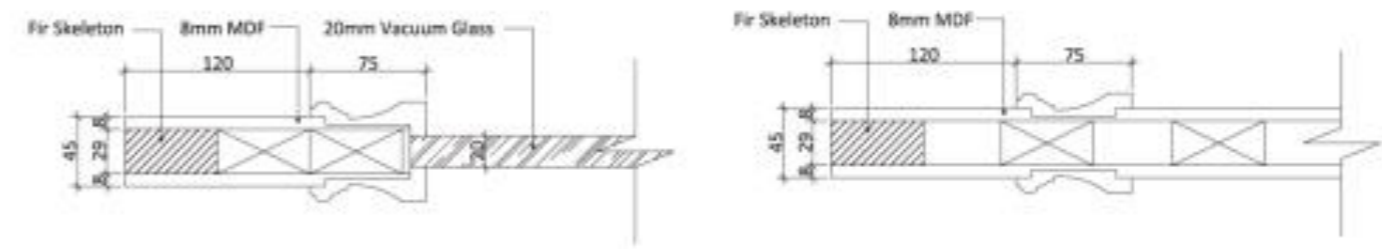

Painting Wooden Veneer Interior Door

- (1)、Chinese fir + E1 MDF Board + wooden veneer + Environmental protection painting
- (2)、Regular size scope:(1450 ~ 2100) × (600 ~ 900) × 45MM
- Standard size:2000 × 800 × 45MM
- (3)、The size can be customized
- (4)、Much more options for color